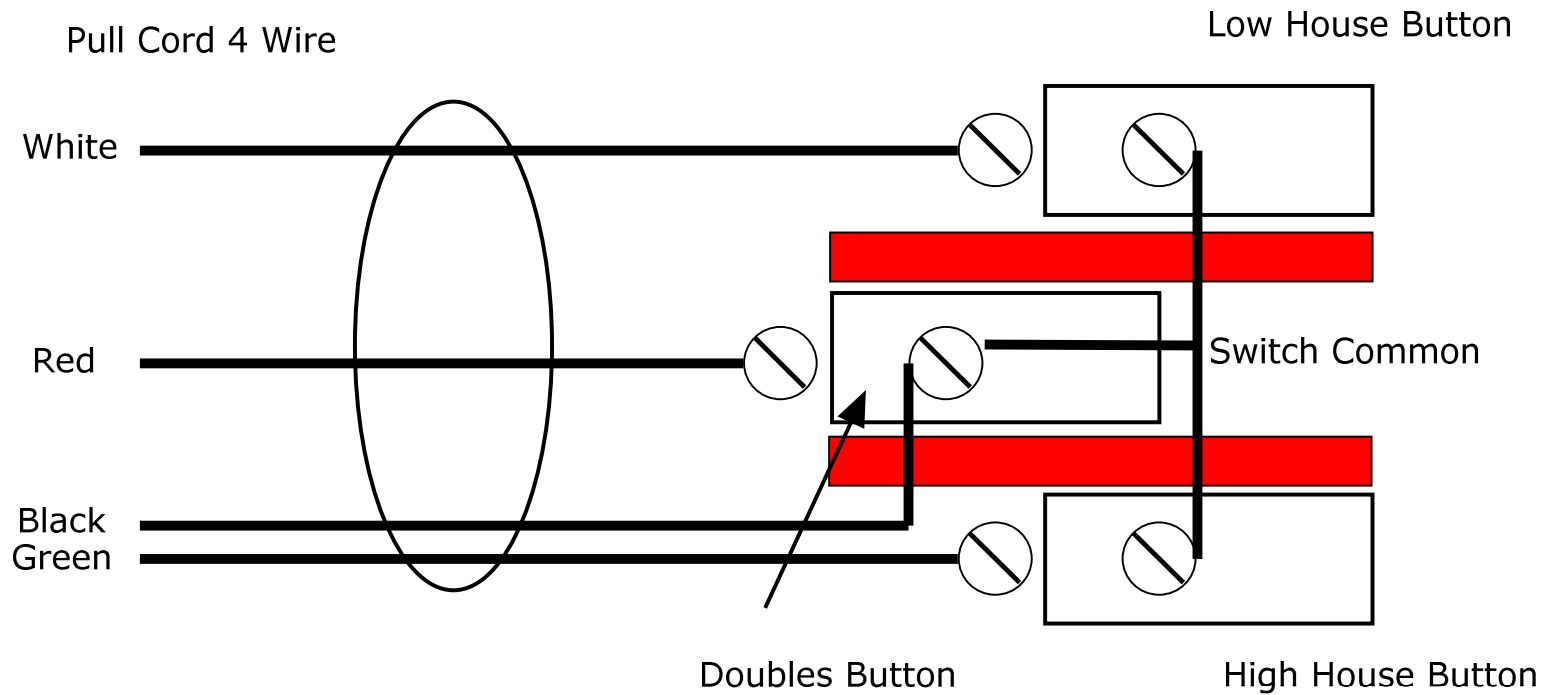

SWITCH ASSEMBLY VIEWED FROM BOTTOM

Title: Skeet Head Wiring	
Author: N Chadwick	
Date: May 14 2007	Sheet: 1 of 1
Revision:	